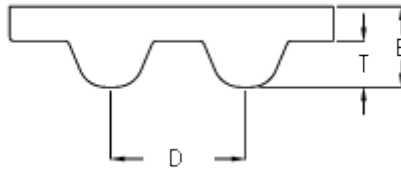

Data Sheet

Article number: 602932750248

Description: Gates timing belt POWERGRIP®
GTX 1120 8MX 40

Measures

D (Pitch)	= 8
Height B mm	= 5.6
Height T mm	= 3.4
Length	= 1120
Number of teeth	= 140
Type	= 1120 8MX 40
Width	= 40